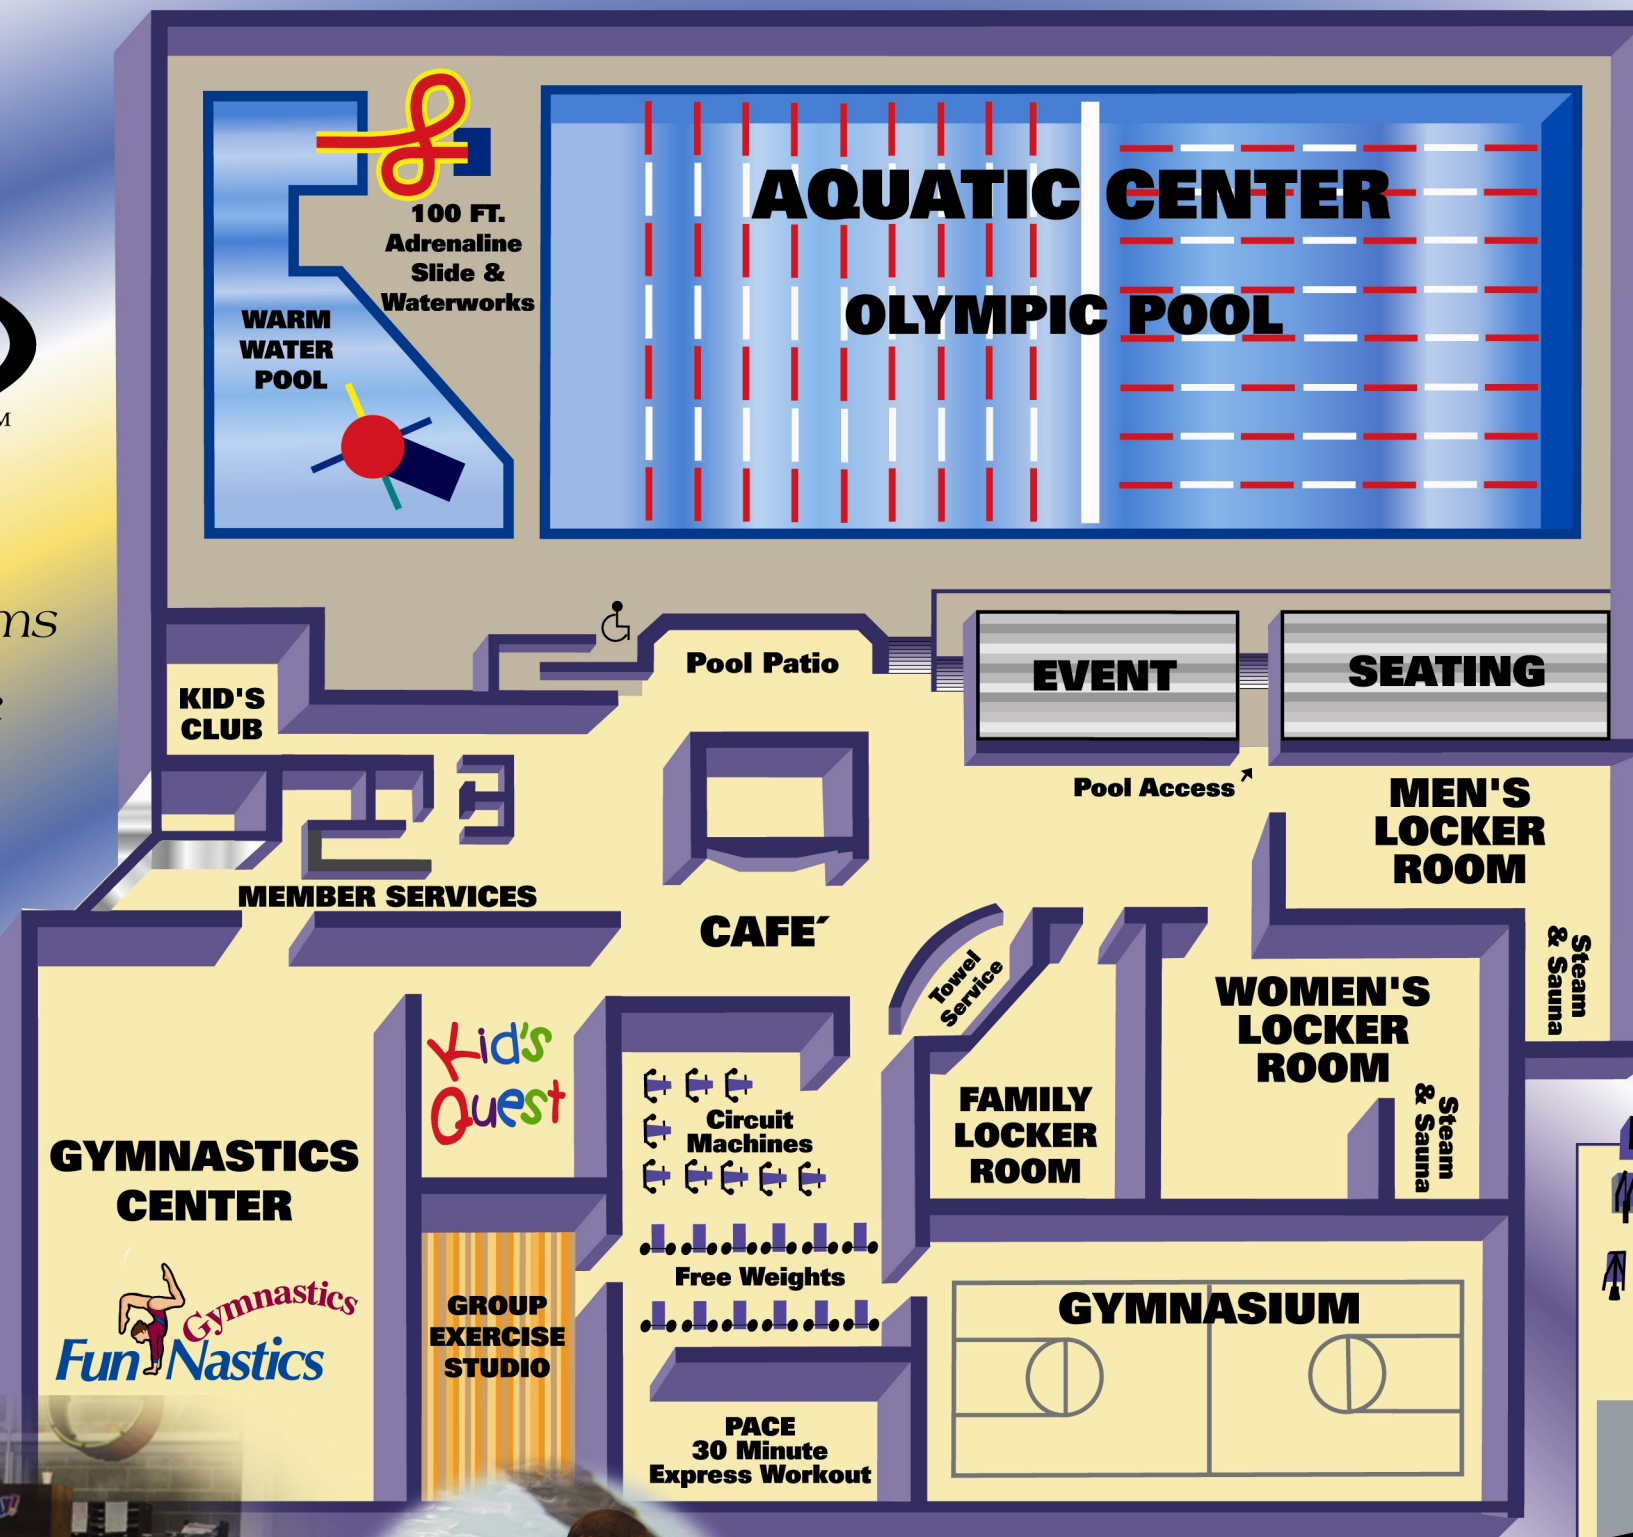

HOURS SUBJECT TO CHANGE

"State-of-the-Art Fitness, Programs
and Family Fun!"

Discover the difference.
& Enjoy the experience.

859.426.7777

www.go2silverlake.com

Fitness & Family Fun

All in One!

Silverlake brings together State-of-the-Art Fitness, Programs and Family Fun. Silverlake, the premier facility in Northern Kentucky, offers a wide range of amenities and benefits to assist our members in improving and achieving a healthy lifestyle.

2ND LEVEL

AQUATIC CENTER

- Indoor Olympic Size Pool
- 2,500 Sq. Ft. Warm Water Pool
- 100 Ft. Adrenaline Slide & Waterworks
- Swim Lessons
- Lap Lanes Available All Day
- Aqua Aerobics Program including Hydroider Classes

GYMNASIUM

- Basketball & Programmed Activities

KID'S QUEST & KID'S CLUB

- Large Soft Play Structure
- Kidzpace Interactive Fitness Games
- Free Child Care

LOCKER ROOMS

- The Ultimate In Men's, Women's and Family Locker Rooms
- Sauna and Steam Rooms
- Complimentary Towel Service

WALKING TRACK

Circuit Weights & Core Stretching Area

Fitness & Family Fun All in One!

And Much Much More!!