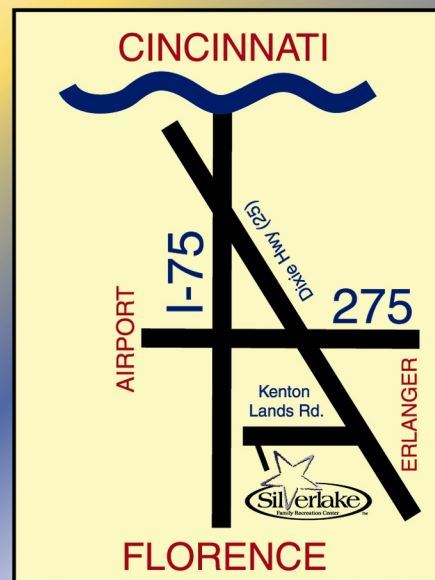

301 KENTON LANDS ROAD
ERLANGER, KENTUCKY 41018
859.426.7777

HOURS

MONDAY - THURSDAY
5:30 AM - 10:00 PM

FRIDAY
5:30 AM - 8:00 PM

SATURDAY
7:30 AM - 6:00 PM

SUNDAY
9:00 AM - 6:00 PM

AQUATIC CENTER CLOSSES
30 MINUTES PRIOR TO FACILITY